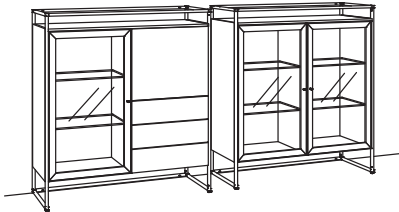

9TH no. of the order-no.:
 L=pictured wall unit
 R=mirrored wall unit

recommendation TA05-....L/R

R = reversed (same price)

W 267 cm
 H 134 cm
 D 43 cm

TOTAL PRICE

recommendation consists of:

1x highboard tagena	8263-....L
1x highboard tagena	8264-....