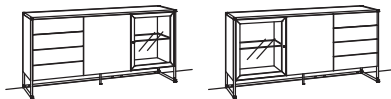

order no.: **8229-....L/R**

lighting 8291-1801
transformer 8295-0000

sideboard tagena

3 doors (push-to-open)
3 wood shelves, adjustable
3 full pull out drawers (push-to-open)
pre-assembled, 5 case

W à 243 cm
H 90 cm
D 43 cm