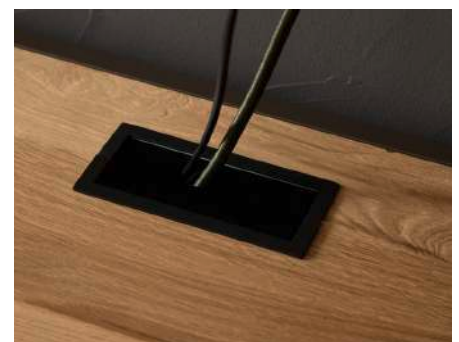

9TH number of the order-no.:
„L“ = item on left | standard model
„R“ = mirrored item

QUALITY FEATURES:

- Carcase and front in real wood veneer oak rustico light.
- Metal frame in the two colours sepia matt and anthracite matt.
- The aluminium frame door with glass is in the colour of the metal frame.
- Safety glass in Parsol glass grey.
- Behind the glass door an accent oak rear panel is visible.
- LED lighting for an interesting lighting atmosphere in the open spaces, for the rear panels and with a spot lighting strip in a lighting package as well as an additional railing lighting (only available with the railing).
- Touch-Light to operate all lightings or with a remote transmit dimmer at a surcharge.
- Full pull out drawers with push-to-open function.
- All wood fronts with push-to-open function, the aluminium frame doors have handles in the colour of the metal frame.
- Cable management system:
Cable outlet with plastic cover in the top panel of the lowboards.
- Special design (special width, height and depth) available on request.
- Individual room concepts with the planning programme **furnplan**
- No special colours available.
- 5-Year-Guarantee according to Quality Pass.
- Made in Germany