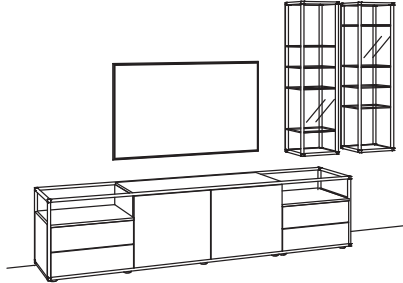

metal frame | aluminium frame door: (7TH + 8TH no. of the order-no.)
10 - sepia matt
18 - anthracite matt

9TH no. of the order-no.:
 L=pictured wall unit
 R=mirrored wall unit

recommendation TA08-....

W 297 cm
 H 195 cm
 D 43/27 cm