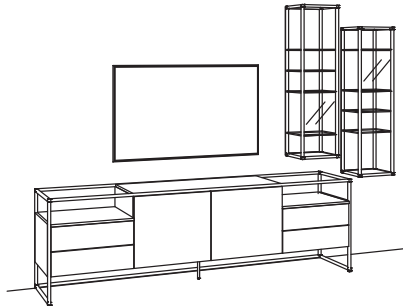

recommendation TA09-....

W 297 cm
H 209 cm
D 43/27 cm

TOTAL PRICE

recommendation consists of:

1x lowboard tagena	8208-....
1x bridging shelf tagena	8217-....
1x bridging shelf tagena	8216-....

LIGHTING PACKAGE:

complete lighting incl. transformer, extension cord and dimmer **TL09-0000**

LIGHTING for single orders

1x railing lighting, lowboard	8292-0012
2x rear panel lighting, bridging shelf à	8293-1802
2x transformer à	8295-0000
1x additional extension cord	8296-0000
1x transmit dimmer set	0094-0045

supplementary equipment, optional:

1x cable outlet, lowboard	8275-0000