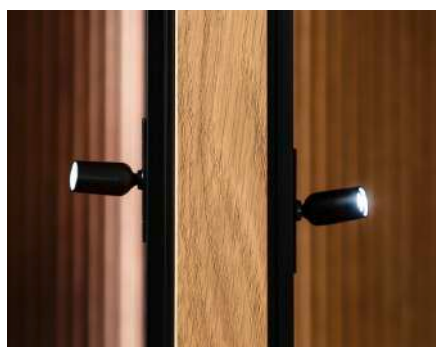

9TH number of the order-no.:
„L“ = item on left | standard model
„R“ = mirrored item

QUALITY FEATURES:

- Carcase and front in real wood veneer oak rustico light.
- Metal frame in the two colours sepia matt and anthracite matt.
- The aluminium frame door with glass is in the colour of the metal frame.
- Safety glass in Parsol glass grey.
- Behind the glass door an accent oak rear panel is visible.
- LED lighting for an interesting lighting atmosphere in the open spaces, for the rear panels and with a spot lighting strip in a lighting package as well as an additional railing lighting (only available with the railing).
- Touch-Light to operate all lightings or with a remote transmit dimmer at a surcharge.
- Full pull out drawers with push-to-open function.
- All wood fronts with push-to-open function, the aluminium frame doors have handles in the colour of the metal frame.
- Cable management system:
Cable outlet with plastic cover in the top panel of the lowboards.
- Special design (special width, height and depth) available on request.
- Individual room concepts with the planning programme **furnplan**
- No special colours available.
- 5-Year-Guarantee according to Quality Pass.
- Made in Germany