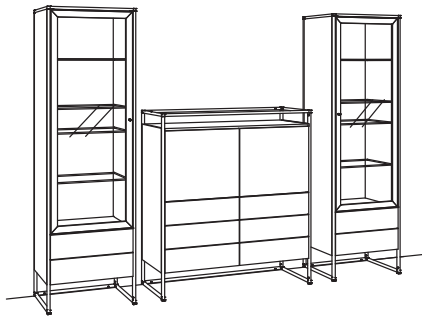

LIGHTING PACKAGE:

complete lighting incl. transformer, extension cord and dimmer **TL05-0000**

LIGHTING for single orders

2x railing lighting, highboard à	8292-0003
1x lighting, highboard	8291-1805
1x lighting, highboard	8291-1806
4x transformer à	8295-0000
1x transmit dimmer set	0094-0045

recommendation TA06-....

W 291 cm
 H 209 cm
 D 43 cm

TOTAL PRICE

recommendation consists of:

1x cabinet tagena	8268-....L
1x highboard tagena	8265-....
1x cabinet tagena	8268-....R

LIGHTING PACKAGE:

complete lighting incl. transformer, extension cord and dimmer **TL06-0000**