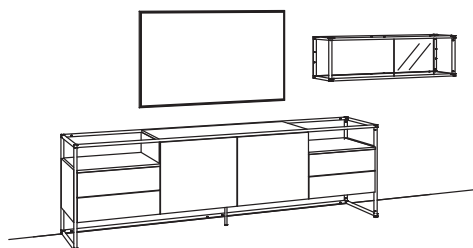

recommendation TA20-....L/R

R = reversed (same price)

W 333 cm
H 141 cm
D 43/27 cm

TOTAL PRICE

recommendation consists of:

1x lowboard tagena	8208-....
1x bridging shelf tagena	8215-....R

LIGHTING PACKAGE:

complete lighting incl. transformer, extension cord and dimmer **TL20-0000**

LIGHTING for single orders

1x railing lighting, lowboard	8292-0012
1x lighting, bridging shelf	8291-1810
1x transformer	8295-0000
1x additional extension cord	8296-0000
1x transmit dimmer set	0094-0045

supplementary equipment, optional:

1x cable outlet, lowboard	8275-0000