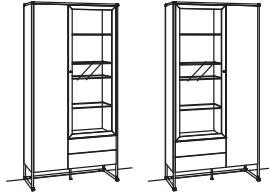

order no.: **8269-....L/R**

lighting 8291-1809
2x transformer 8295-0000 à

Supplementary equipment at a surcharge can be found from pg. 16:
wall shelf, cable outlet, cutlery insert, LED lighting, transformer, transmit dimmer set...

Care Kit 3 for oak rustico surfaces:
order-no.: **0000-1430**

Special sizes (changes of width, depth or height possible on request!)

No special colours available!