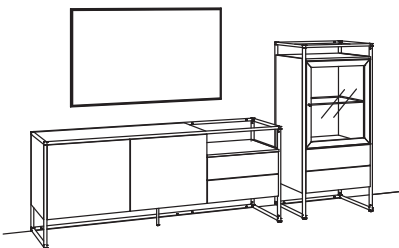

TOTAL PRICE

recommendation consists of:

1x lowboard tagena	8206-....R
1x highboard tagena	8261-....R

LIGHTING PACKAGE:

complete lighting incl. transformer, extension cord and dimmer **TL07-0000**

LIGHTING for single orders

1x railing lighting, lowboard	8292-0002
1x railing lighting, highboard	8292-0001
1x lighting, highboard	8291-1801
1x transformer	8295-0000
1x additional extension cord	8296-0000
1x transmit dimmer set	0094-0045

supplementary equipment, optional:

1x cable outlet, lowboard	8275-0000