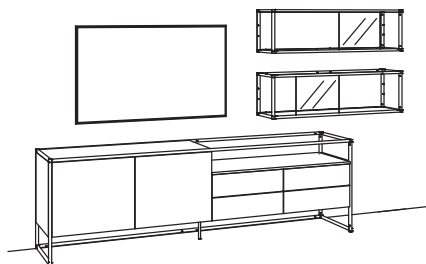

recommendation TA12-....L/R

R = reversed (same price)

W 304 cm
H 175 cm
D 43/27 cm

TOTAL PRICE

recommendation consists of:

1x lowboard tagena	8211-....R
1x bridging shelf tagena	8215-....L
1x bridging shelf tagena	8215-....R

LIGHTING PACKAGE:

complete lighting incl. transformer, extension cord and dimmer **TL12-0000**

LIGHTING for single orders

1x railing lighting, lowboard	8292-0004
2x lighting, bridging shelf à	8291-1810
1x transformer	8295-0000
1x additional extension cord	8296-0000
1x transmit dimmer set	0094-0045

supplementary equipment, optional:

1x cable outlet, lowboard	8275-0000