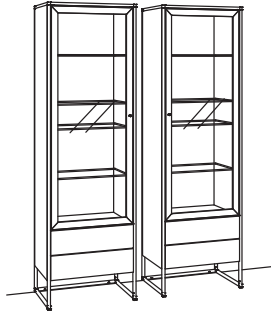

9TH no. of the order-no.:
 L=pictured wall unit
 R=mirrored wall unit

recommendation TA01-....

W 147 cm
 H 209 cm
 D 43 cm

TOTAL PRICE

recommendation consists of:

1x cabinet tagena	8268-....L
1x cabinet tagena	8268-....R