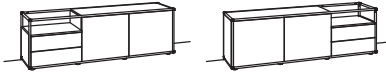

lowboard tagena

2 doors (push-to-open)
2 wood shelves, adjustable
2 full pull out drawers
(push-to-open)
assembled

W à 183 cm
H 57 cm
D 43 cm

order no.: **8200-....L/R**

railing lighting	8292-0002
transformer	8295-0000
cable outlet	8275-0000

lowboard tagena

2 doors (push-to-open)
2 wood shelves, adjustable
3 full pull out drawers
(push-to-open)
assembled

W à 183 cm
H 57 cm
D 43 cm