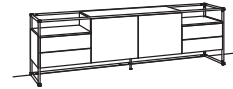

order no.: **8208-....**

railing lighting	8292-0012
transformer	8295-0000
cable outlet	8275-0000

lowboard tagena

2 doors (push-to-open)
2 wood shelves, adjustable
5 full pull out drawers
(push-to-open)
pre-assembled, 5 cases

W à 243 cm
H 73 cm
D 43 cm