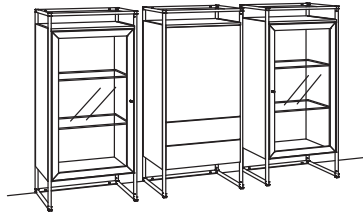

recommendation TA02-....

W 231 cm
H 134 cm
D 43 cm

TOTAL PRICE

recommendation consists of:

1x highboard tagena	8260-....L
1x highboard tagena	8262-....R
1x highboard tagena	8260-....R

LIGHTING PACKAGE:

complete lighting incl. transformer, extension cord and dimmer **TL02-0000**

LIGHTING for single orders

3x railing lighting, highboard à	8292-0001
2x lighting, highboard à	8291-1805
3x transformer à	8295-0000
1x transmit dimmer set	0094-0045