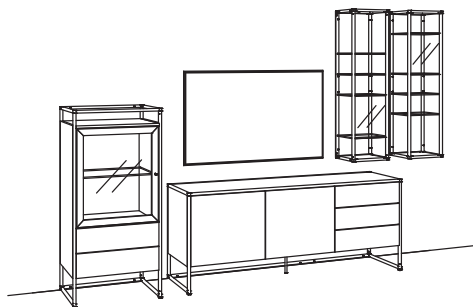

recommendation TA15-....L/R

R = reversed (same price)

W 321 cm
H 209 cm
D 43/27 cm

TOTAL PRICE

recommendation consists of:

1x highboard tagena	8261-....L
1x lowboard tagena	8207-....R
1x bridging shelf tagena	8217-....
1x bridging shelf tagena	8216-....

LIGHTING PACKAGE:

complete lighting incl. transformer, extension cord and dimmer **TL15-0000**

LIGHTING for single orders

1x railing lighting, highboard	8292-0001
1x lighting, highboard	8291-1801
2x rear panel lighting, bridging shelf à	8293-1802
3x transformer à	8295-0000
1x additional extension cord	8296-0000
1x transmit dimmer set	0094-0045

supplementary equipment, optional:

1x cable outlet, lowboard	8275-0000