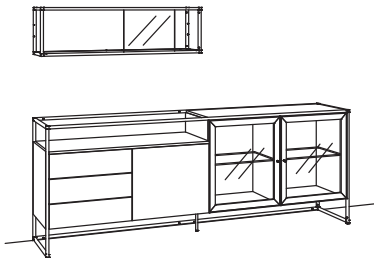

recommendation TA04-....L/R

R = reversed (same price)

W 243 cm
H 170 cm
D 43/27 cm

TOTAL PRICE

recommendation consists of:

1x sideboard tagena	8247-....L
1x bridging shelf tagena	8215-....R

LIGHTING PACKAGE:

complete lighting incl. transformer, extension cord and dimmer **TL04-0000**

LIGHTING for single orders

1x railing lighting, sideboard	8292-0004
1x lighting, sideboard	8291-1802
1x lighting, bridging shelf	8291-1810
2x transformer à	8295-0000
1x additional extension cord	8296-0000
1x transmit dimmer set	0094-0045