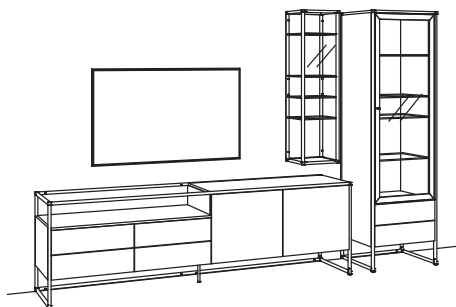

recommendation TA16-....L/R

R = reversed (same price)

W 327 cm
H 209 cm
D 43/27 cm

TOTAL PRICE

recommendation consists of:

1x lowboard tagena	8211-....L
1x bridging shelf tagena	8216-....
1x cabinet tagena	8268-....R

LIGHTING PACKAGE:

complete lighting incl. transformer, extension cord and dimmer **TL16-0000**

LIGHTING for single orders

1x railing lighting, lowboard	8292-0004
1x rear panel lighting, bridging shelf	8293-1802
1x lighting, cabinet	8291-1809
3x transformer à	8295-0000
1x transmit dimmer set	0094-0045

supplementary equipment, optional:

1x cable outlet, lowboard	8275-0000