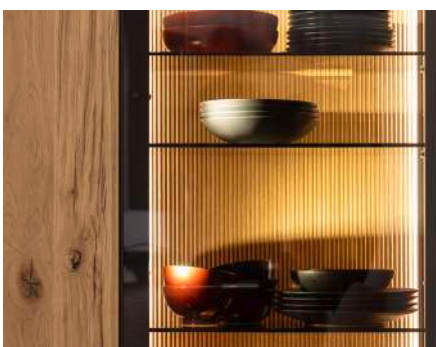

CARCSE + FRONT:	METAL FRAME + ALUMINIUM FRAME DOOR:	5TH - 8TH NUMBER OF THE ORDER-NO.:
OAK RUSTICO LIGHT FINISH	SEPIA MATT	-0310_
OAK RUSTICO LIGHT FINISH	ANTHRACITE MATT	-0318_

9TH number of the order-no.:
„L“ = item on left | standard model
„R“ = mirrored item

QUALITY FEATURES:

- Carcase and front in real wood veneer oak rustico light.
- Metal frame in the two colours sepia matt and anthracite matt.
- The aluminium frame door with glass is in the colour of the metal frame.
- Safety glass in Parsol glass grey.
- Behind the glass door an accent oak rear panel is visible.
- LED lighting for an interesting lighting atmosphere in the open spaces, for the rear panels and with a spot lighting strip in a lighting package as well as an additional railing lighting (only available with the railing).
- Touch-Light to operate all lightings or with a remote transmit dimmer at a surcharge.
- Full pull out drawers with push-to-open function.
- All wood fronts with push-to-open function, the aluminium frame doors have handles in the colour of the metal frame.
- Cable management system:
  Cable outlet with plastic cover in the top panel of the lowboards.
- Special design (special width, height and depth) available on request.
- Individual room concepts with the planning programme **furnplan**
- No special colours available.
- 5-Year-Guarantee according to Quality Pass.
- Made in Germany