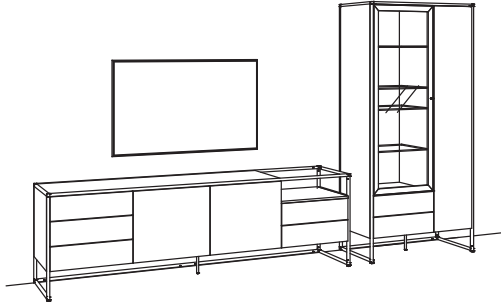

R = reversed (same price)

W 367 cm
 H 209 cm
 D 43 cm

TOTAL PRICE

recommendation consists of:

1x lowboard tagena	8209-....R
1x cabinet tagena	8269-....R

LIGHTING PACKAGE:

complete lighting incl. transformer, extension cord and dimmer **TL18-0000**